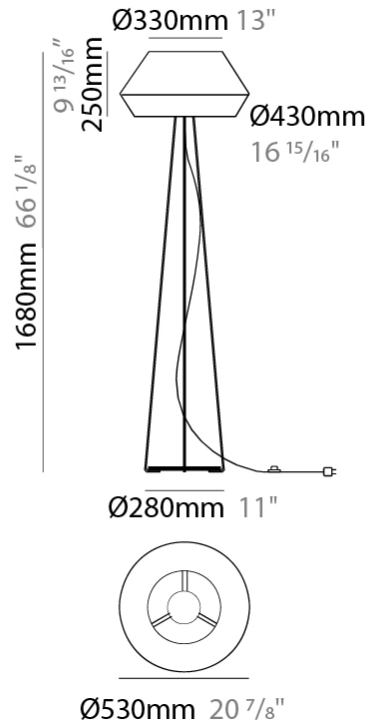

PROJECT	_____
TYPE	_____
SPECIFIER	_____
QUANTITY	_____
DATE	_____

BANYO PORTABLE

D114006-

base number   Finish
Options

1. To build a product code in our configurator select the specify button on the base model # product page
2. To build a manual product code on this datasheet choose from the options listed below in blue font and add the suffix to the base model #

GENERAL

Series: Banyo
Brand: Ole
Division: Design
Mounting Type: Portable
Mounting Location: Floor
Subcategory: Floor

PHYSICAL

Shape: Dome
Diameter (mm): 330
Diameter (in): 13
Height (mm): 1680
Height (in): 66 1/8
Light Distribution: Indirect
Weight (kg): 6
Weight (lbs): 13.2
Diffuser: Satin Glass
Fixture Finish: BEI / BLK / BLU / COG / DGN / GRY / MRN / MOC / MUS /
OLV / SIL / STN / TER / WHI
Holder Finish: Granulated White
Fixture Material: Fabric Cord / Metal
Upon Request: Other fabric cord colors available upon request (see
downloadable finish chart)

ELECTRICAL

Number of Lamps: 1
Lamp Type: LED Retrofit
Lamp Shape: A19
Bulb Included: Bulb Not Included
Max. Wattage Per Lamp (W): 15
Lamp Base: E26
Input Voltage (V): 120
Upon Request: 277Vac / GU24

LED

OPTICAL

RATINGS AND CERTIFICATIONS

Certified By: Certified for North American Standards
IP rating: IP20